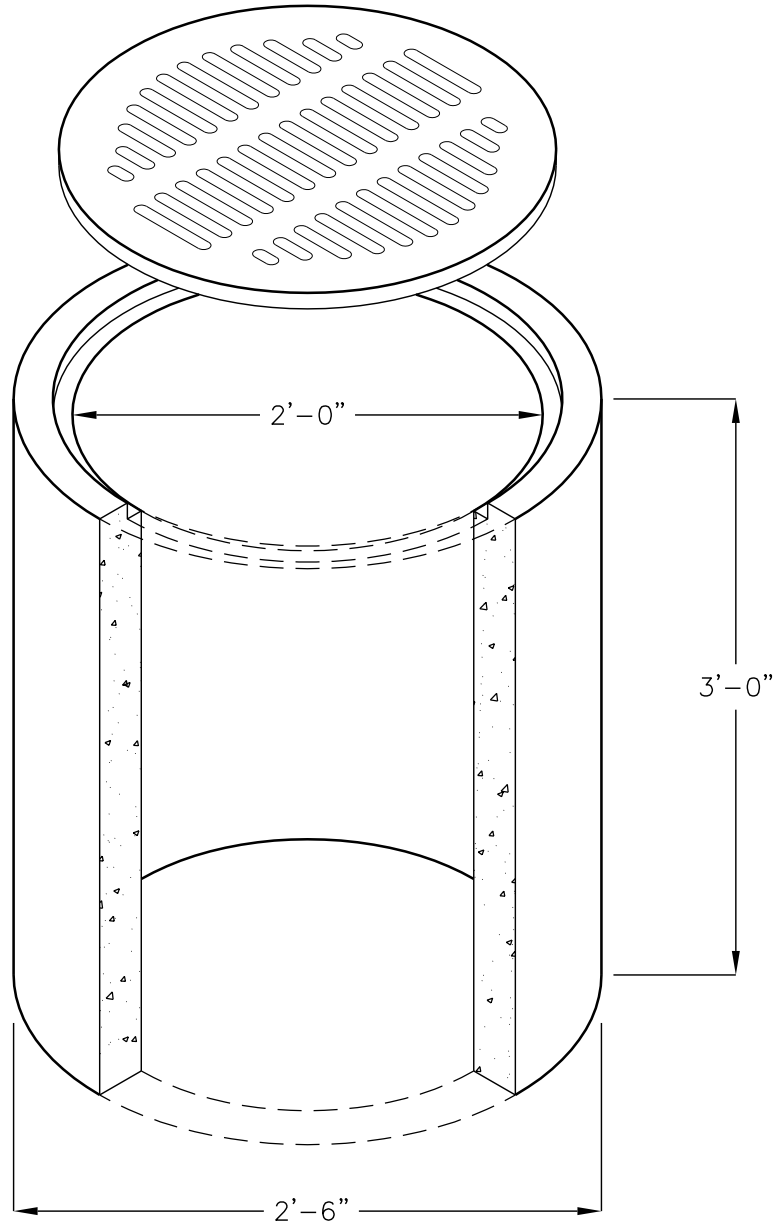

24" DIA. DROP INLET

WITH 24" GRATE
MODEL # DI203NB

FOR COMPLETE DESIGN
AND PRODUCT INFORMATION
CONTACT JENSEN PRECAST.