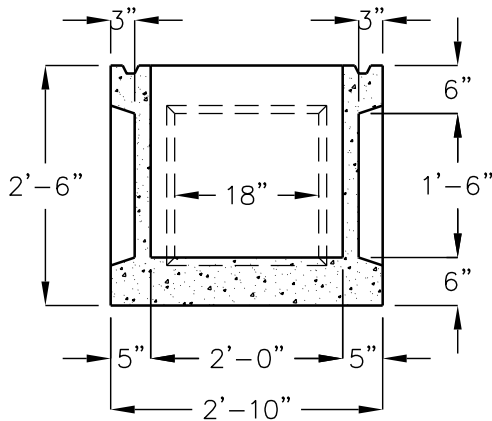

**TOP VIEW-BOX
WITH FRAME AND GRATE
REMOVED**

FRAME AND GRATE
ASSEMBLY

**EXTENSION WITH
LOOSE FRAME AND
GRATE SHOWN**

**24"x24" DROP INLET - 24"
SECTION VIEWS**