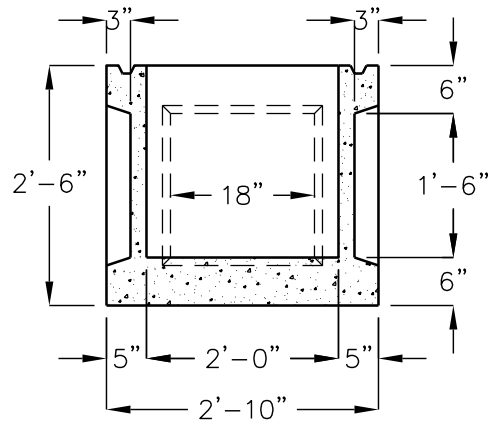

**TOP VIEW-BOX
WITH FRAME AND GRATE
REMOVED**

FRAME AND GRATE
ASSEMBLY

**EXTENSION WITH
LOOSE FRAME AND
GRATE SHOWN**

**24"x24" DROP INLET - 24"
SECTION VIEWS**