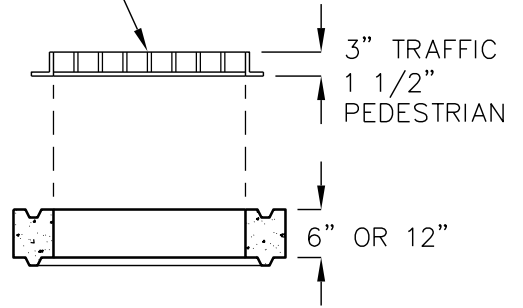

**TOP VIEW-BOX
WITH FRAME AND GRATE
REMOVED**

FRAME AND GRATE
ASSEMBLY

**EXTENSION WITH
LOOSE FRAME AND
GRATE SHOWN**

**24"x24" DROP INLET - 24"
SECTION VIEWS**