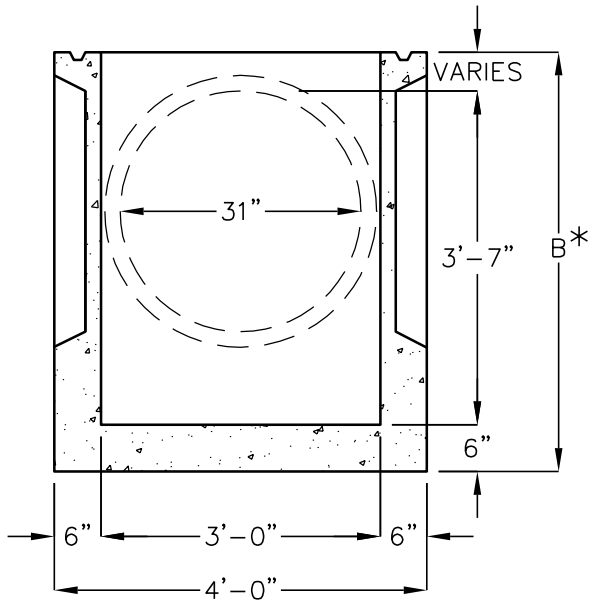

**TOP VIEW-BOX  
WITH CAST IRON REMOVED**

CURB BOX (HOOD)  
ADJUSTABLE FROM 6" TO 9"

**EXTENSION WITH  
CAST IRON HOOD, FRAME,  
AND GRATE SHOWN**

**FRONT VIEW**

**SIDE VIEW**

**SECTION  
24"x36" DROP INLET**