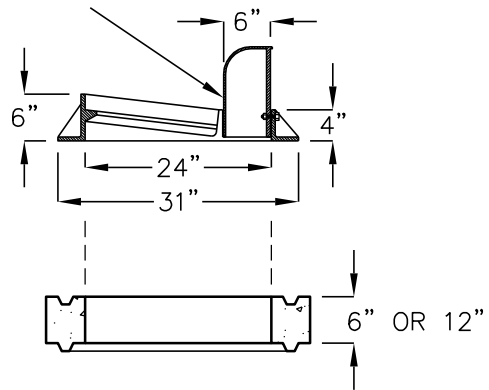

**TOP VIEW-BOX  
WITH CAST IRON REMOVED**

CURB BOX (HOOD)  
ADJUSTABLE FROM 6" TO 9"

**EXTENSION WITH  
CAST IRON HOOD, FRAME,  
AND GRATE SHOWN**

**FRONT VIEW**

**SIDE VIEW**

**SECTION  
24"x36" DROP INLET**