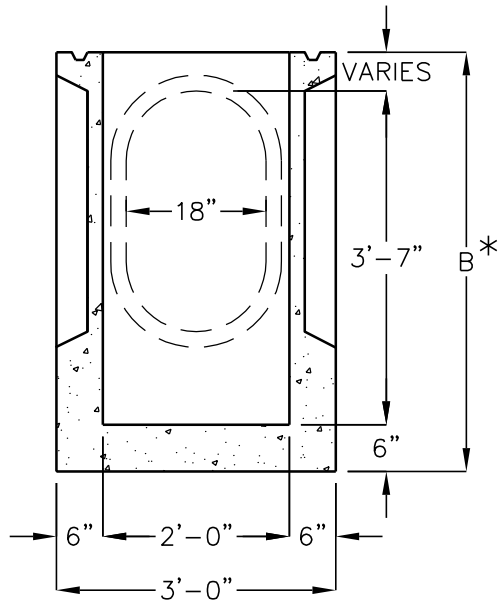

**TOP VIEW-BOX  
WITH CAST IRON REMOVED**

CURB BOX (HOOD)  
ADJUSTABLE FROM 6" TO 9"

**EXTENSION WITH  
CAST IRON HOOD, FRAME,  
AND GRATE SHOWN**

**FRONT VIEW**

**SIDE VIEW**

**SECTION  
24"x36" DROP INLET**