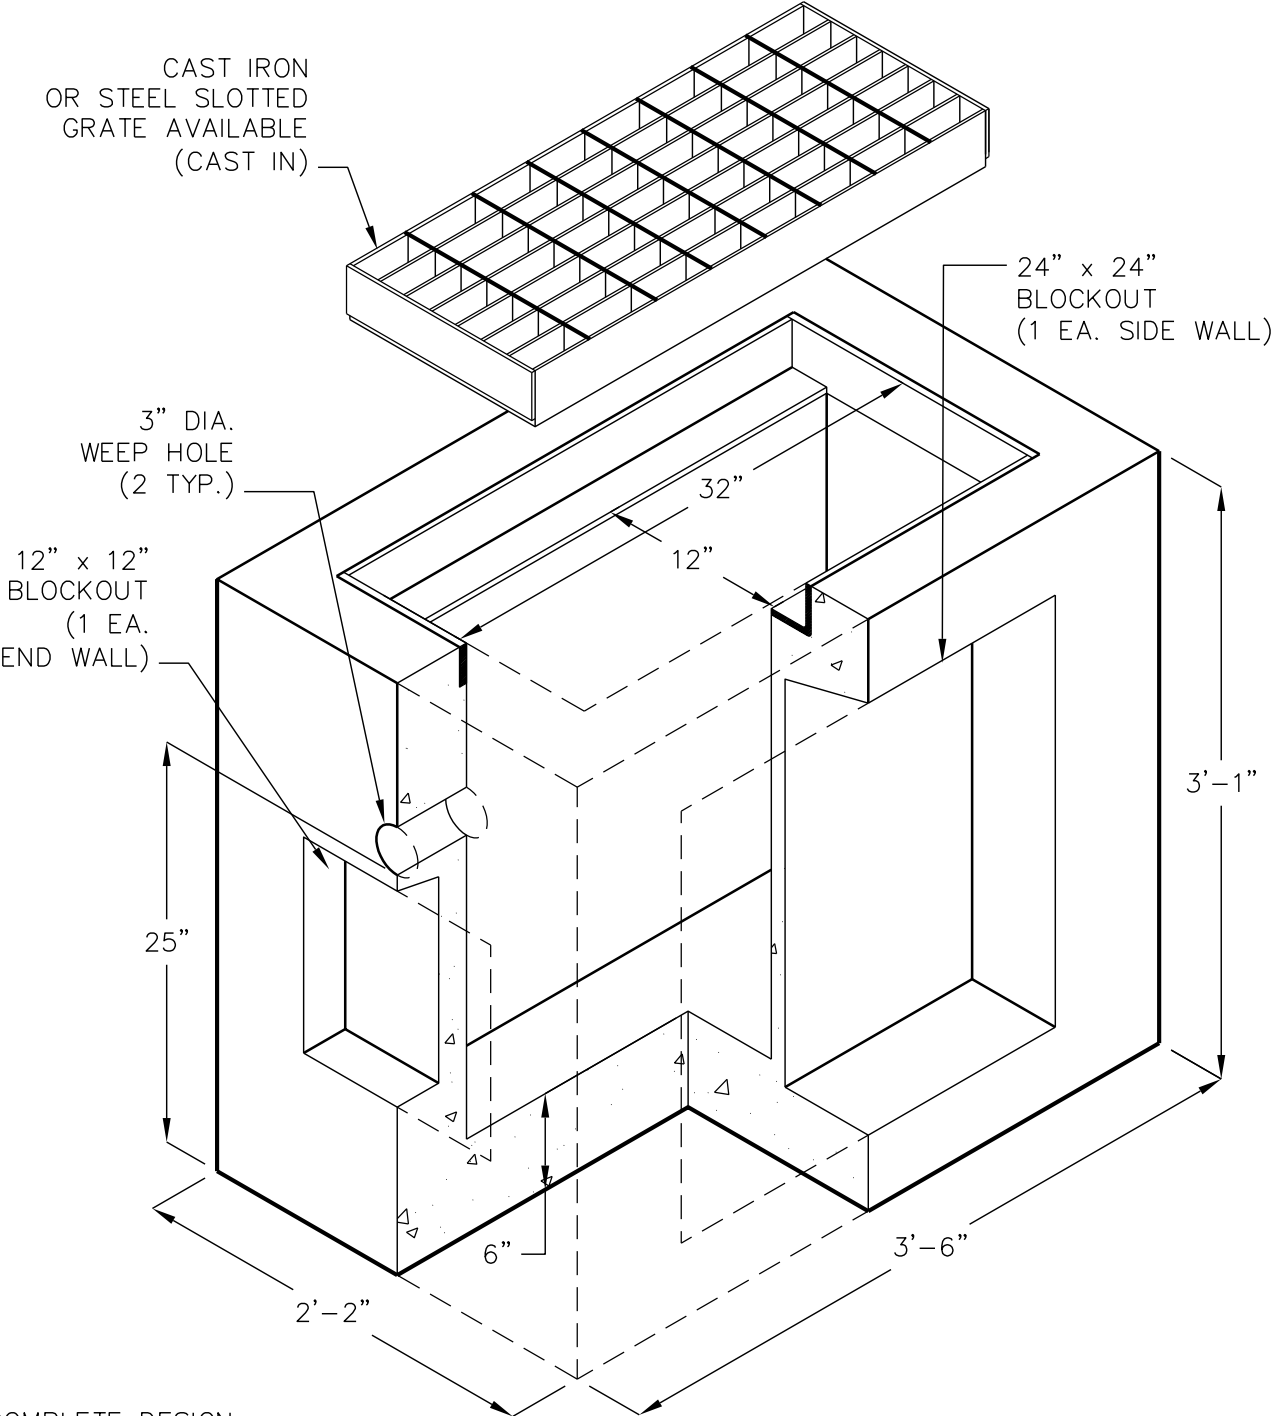

# SINGLE GRATE CATCH BASIN

32" x 12" x 31"  
(INSIDE DIMENSIONS)

FOR COMPLETE DESIGN  
AND PRODUCT INFORMATION  
CONTACT JENSEN PRECAST.