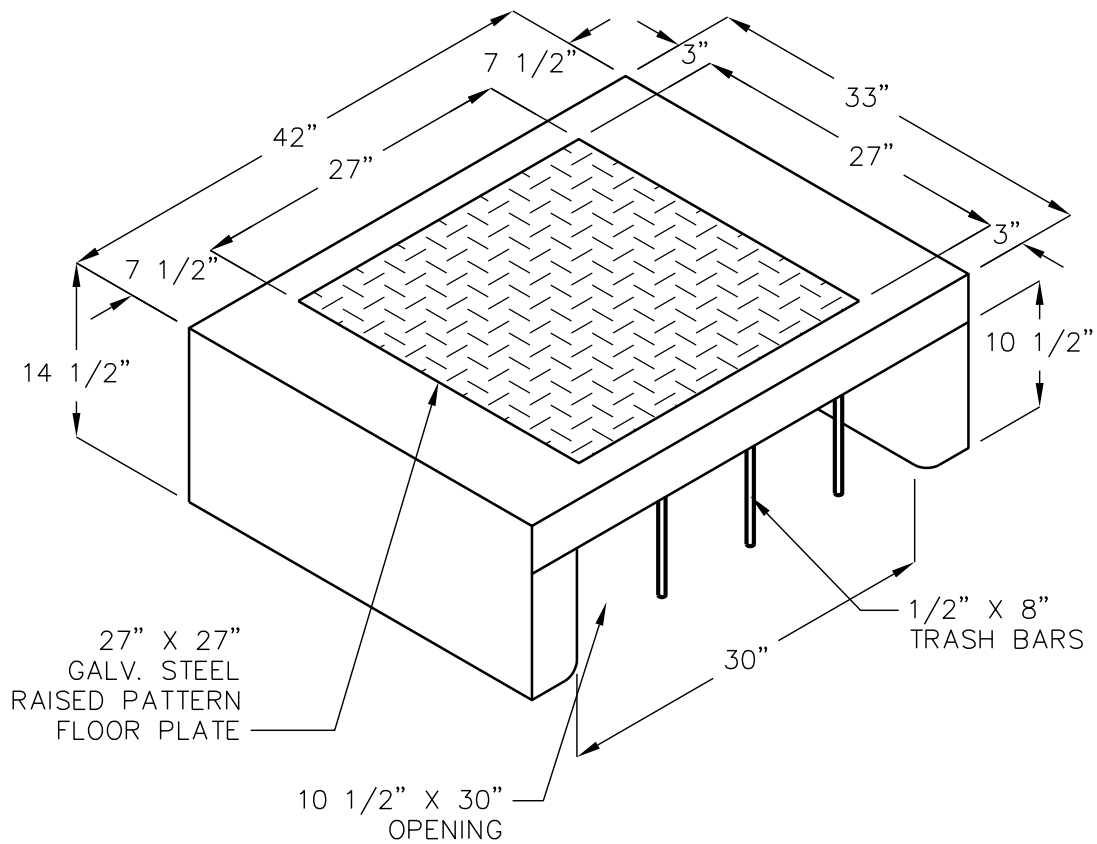

# ODOT TYPE CG-3 CURB INLET

33" x 42" x 14 1/2"  
W/ 27" X 27" ACCESS  
MODEL# CIG3

FOR COMPLETE DESIGN  
AND PRODUCT INFORMATION  
CONTACT JENSEN PRECAST.