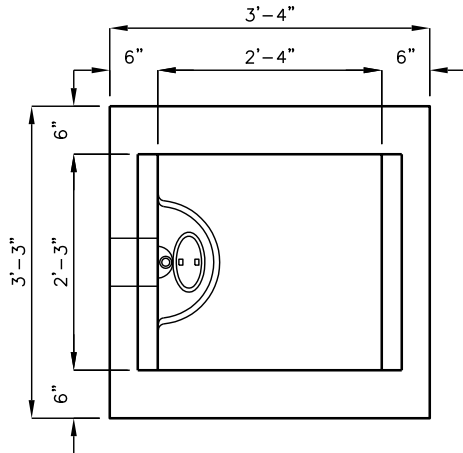

G2 CATCH BASIN

WITH 12F SNOOT OIL
AND DEBRIS STOP

FOR COMPLETE DESIGN
AND PRODUCT INFORMATION
CONTACT JENSEN PRECAST.