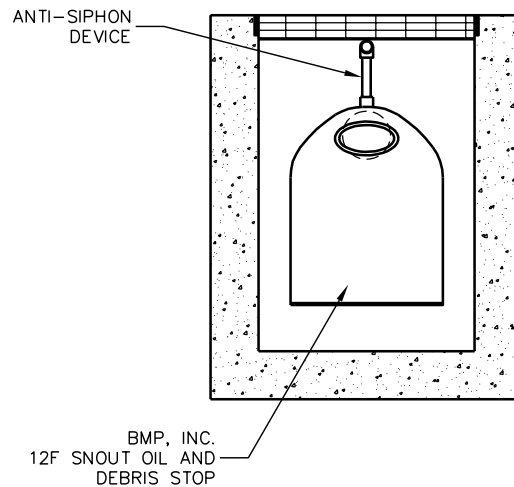

G2 CATCH BASIN

WITH 12F SNOOT OIL
AND DEBRIS STOP

FOR COMPLETE DESIGN
AND PRODUCT INFORMATION
CONTACT JENSEN PRECAST.