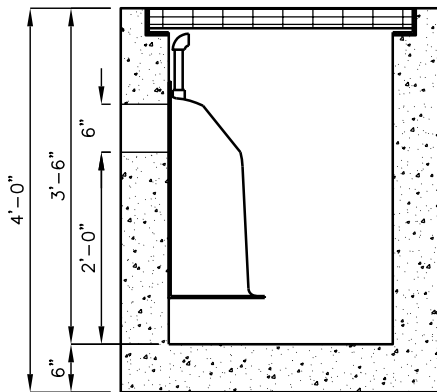

G2 CATCH BASIN

WITH 12F SNOOT OIL
AND DEBRIS STOP

FOR COMPLETE DESIGN
AND PRODUCT INFORMATION
CONTACT JENSEN PRECAST.