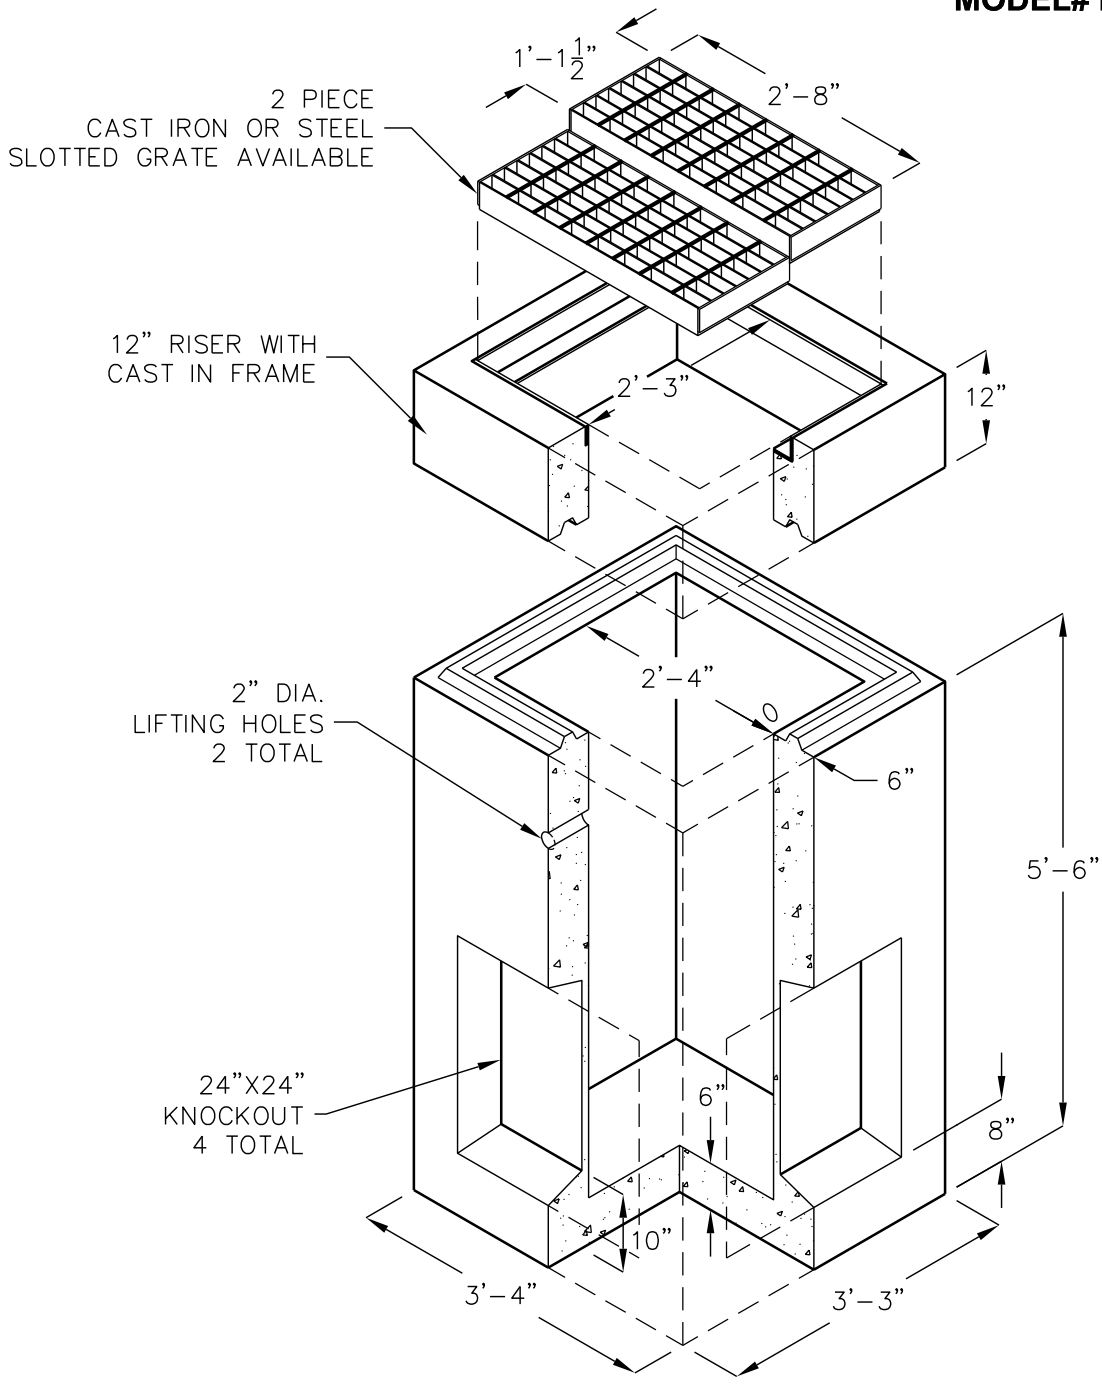

G2 CATCH BASIN WITH 12" RISER

2'-3" X 2'-4" X 5'-0"
INSIDE DIMENSIONS
MODEL# DIG2P-60

DESIGN LOAD: H-20.

FOR COMPLETE DESIGN AND PRODUCT INFORMATION
CONTACT JENSEN PRECAST.