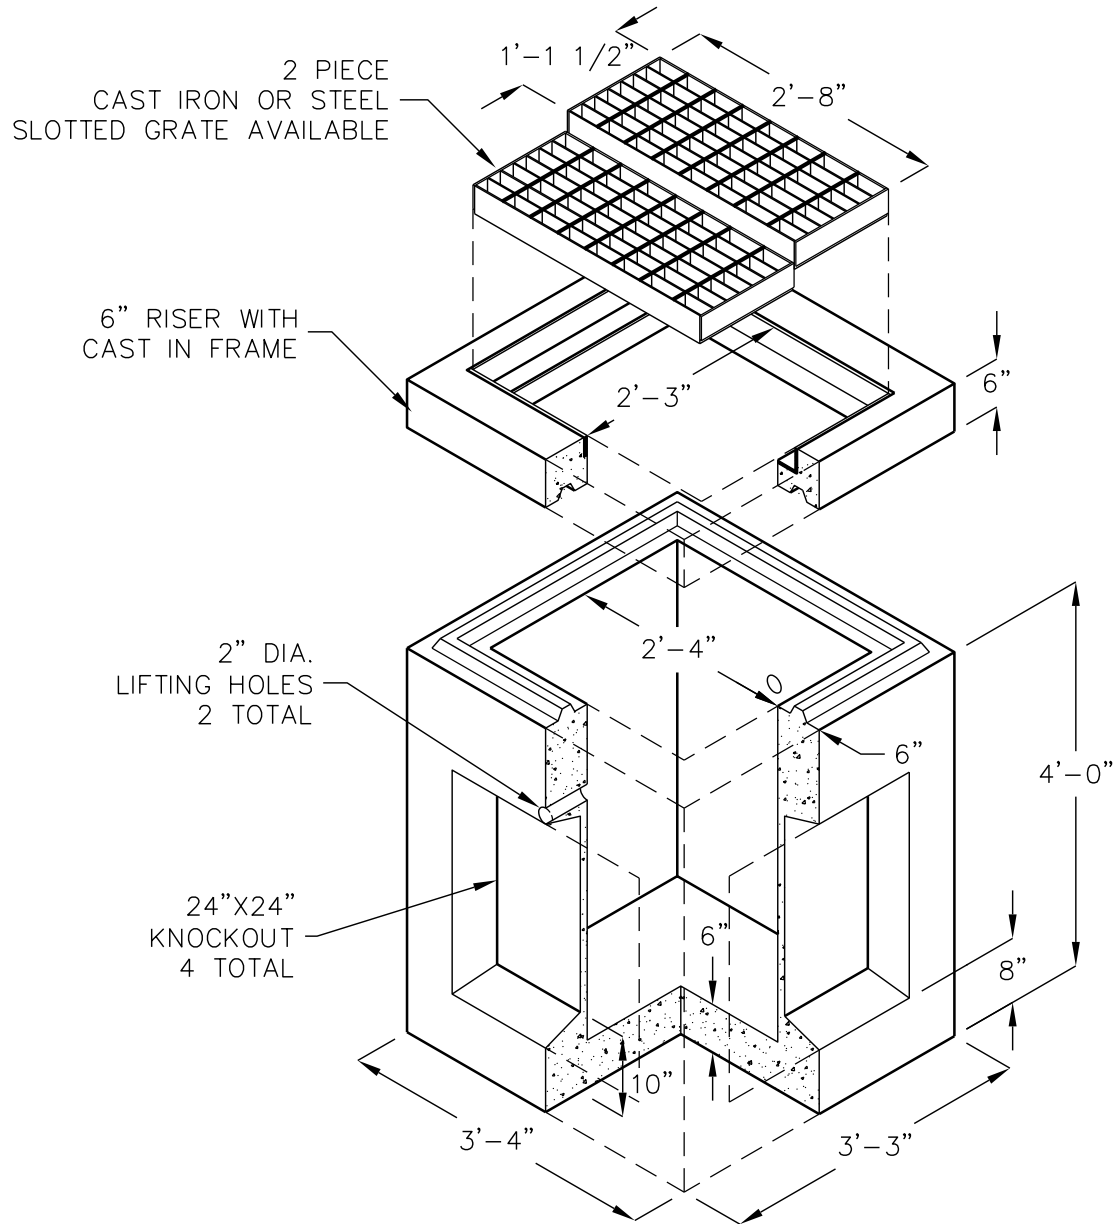

G2 CATCH BASIN WITH 6" RISER

2'-3" X 2'-4" X 3'-6"
INSIDE DIMENSIONS
MODEL# DIG2P-42

DESIGN LOAD: H-20.

FOR COMPLETE DESIGN AND PRODUCT INFORMATION
CONTACT JENSEN PRECAST.