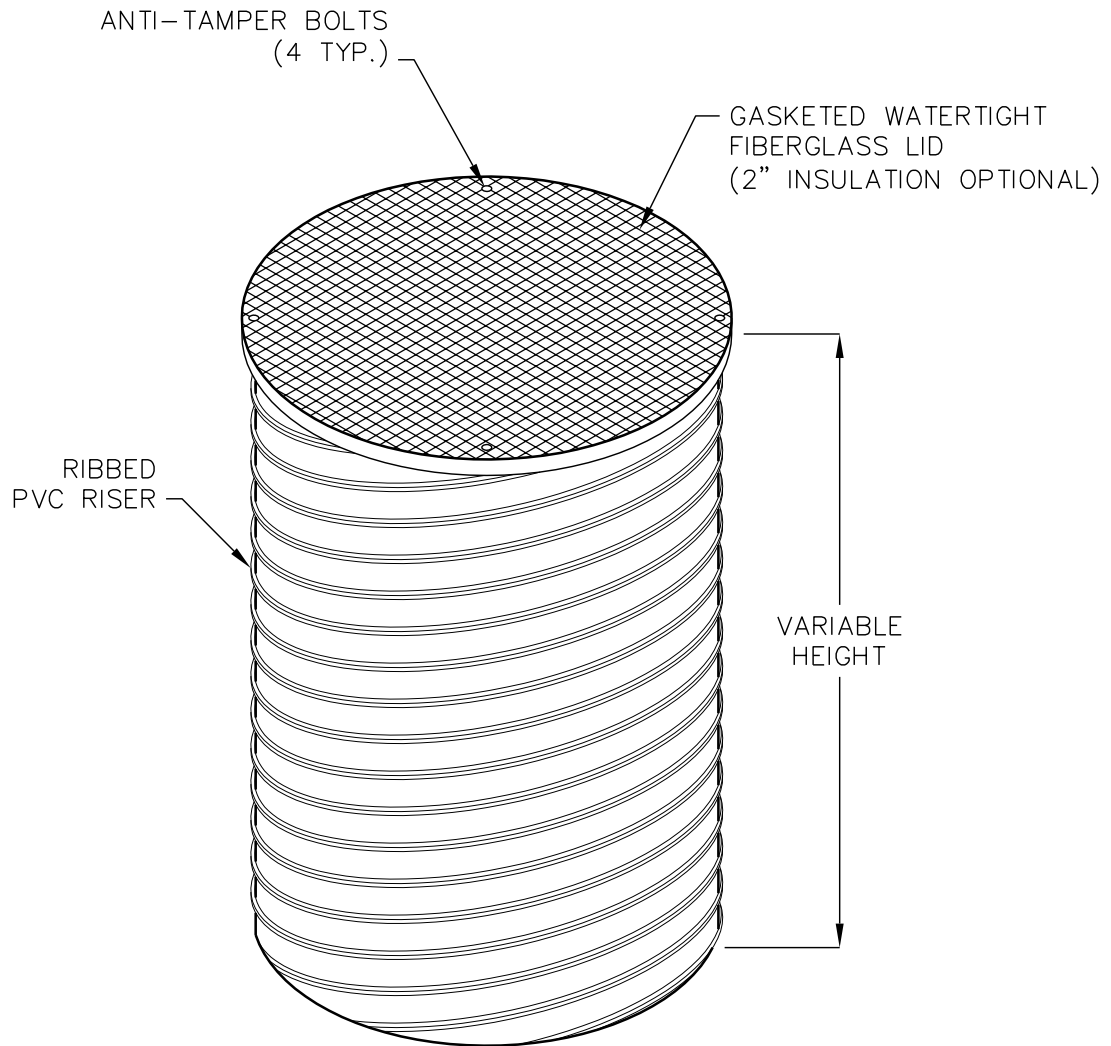

PVC RISER AND LID

24" OR 30" DIAMETER

FOR COMPLETE DESIGN
AND PRODUCT INFORMATION
CONTACT JENSEN PRECAST.