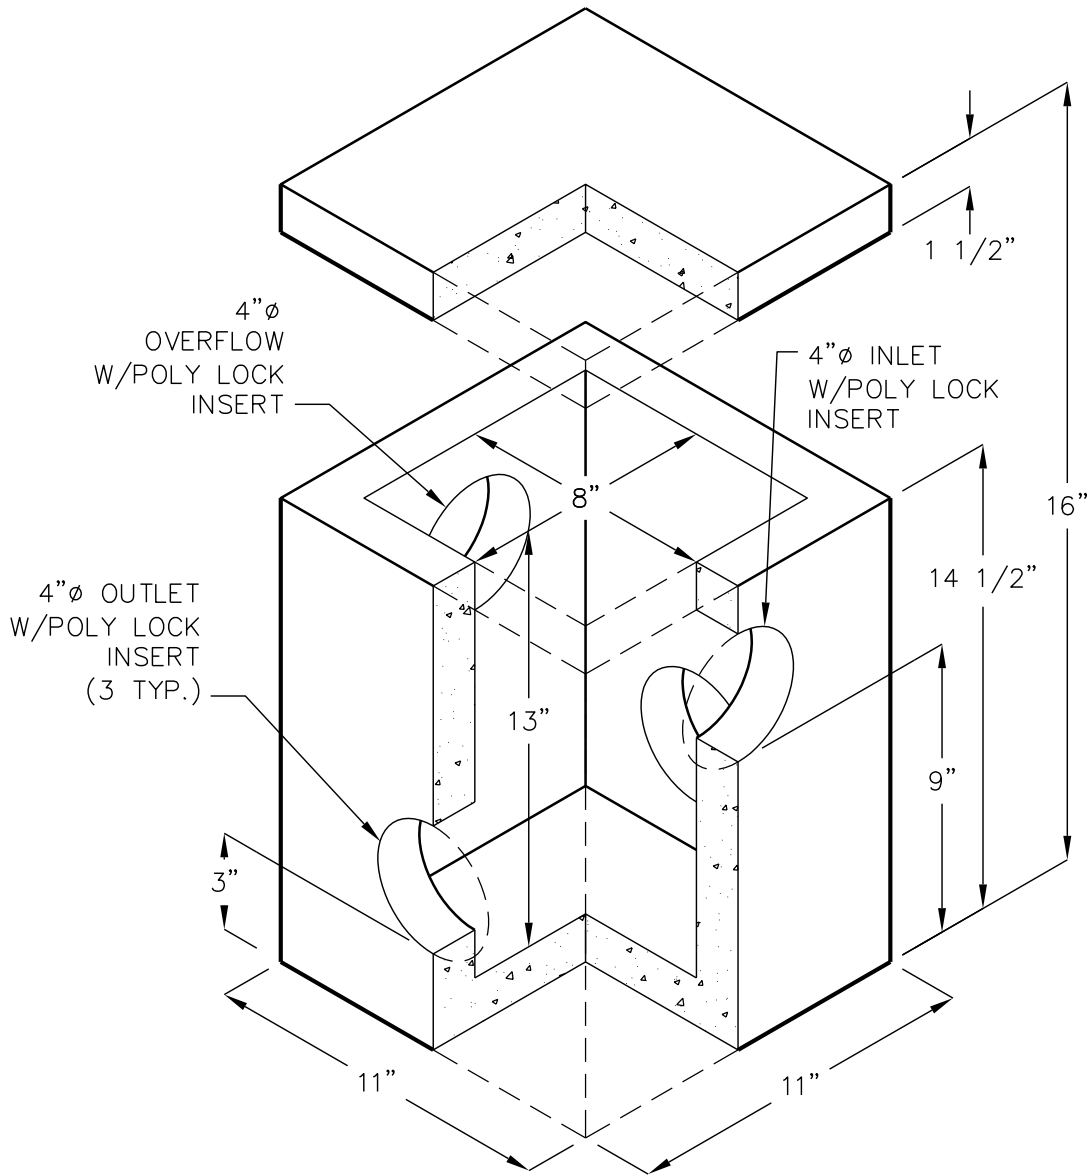

DROP BOX

8" x 8" x 13"
(INSIDE DIMENSIONS)
MODEL# BXDB3

FOR COMPLETE DESIGN
AND PRODUCT INFORMATION
CONTACT JENSEN PRECAST.