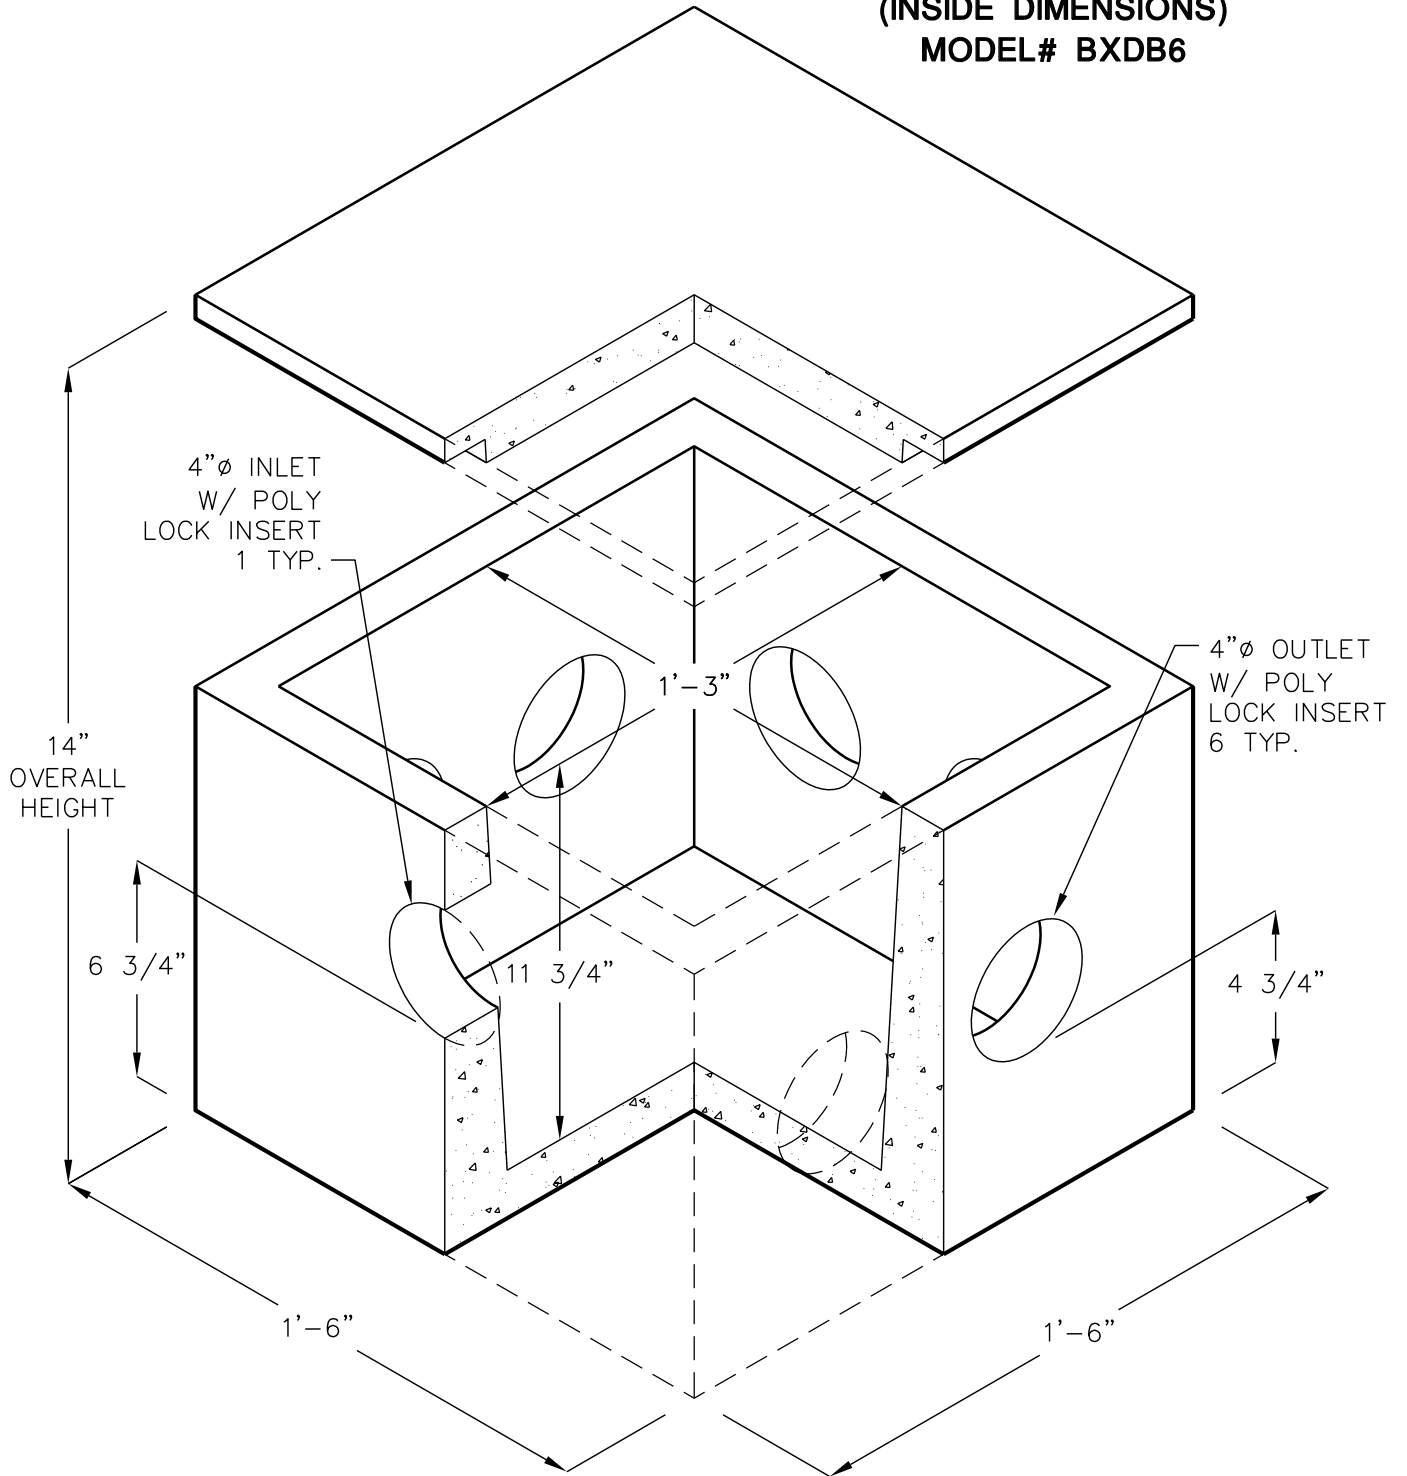

DISTRIBUTION BOX

15" x 15" x 11 3/4"
(INSIDE DIMENSIONS)

MODEL# BXDB6

FOR COMPLETE DESIGN
AND PRODUCT INFORMATION
CONTACT JENSEN PRECAST.