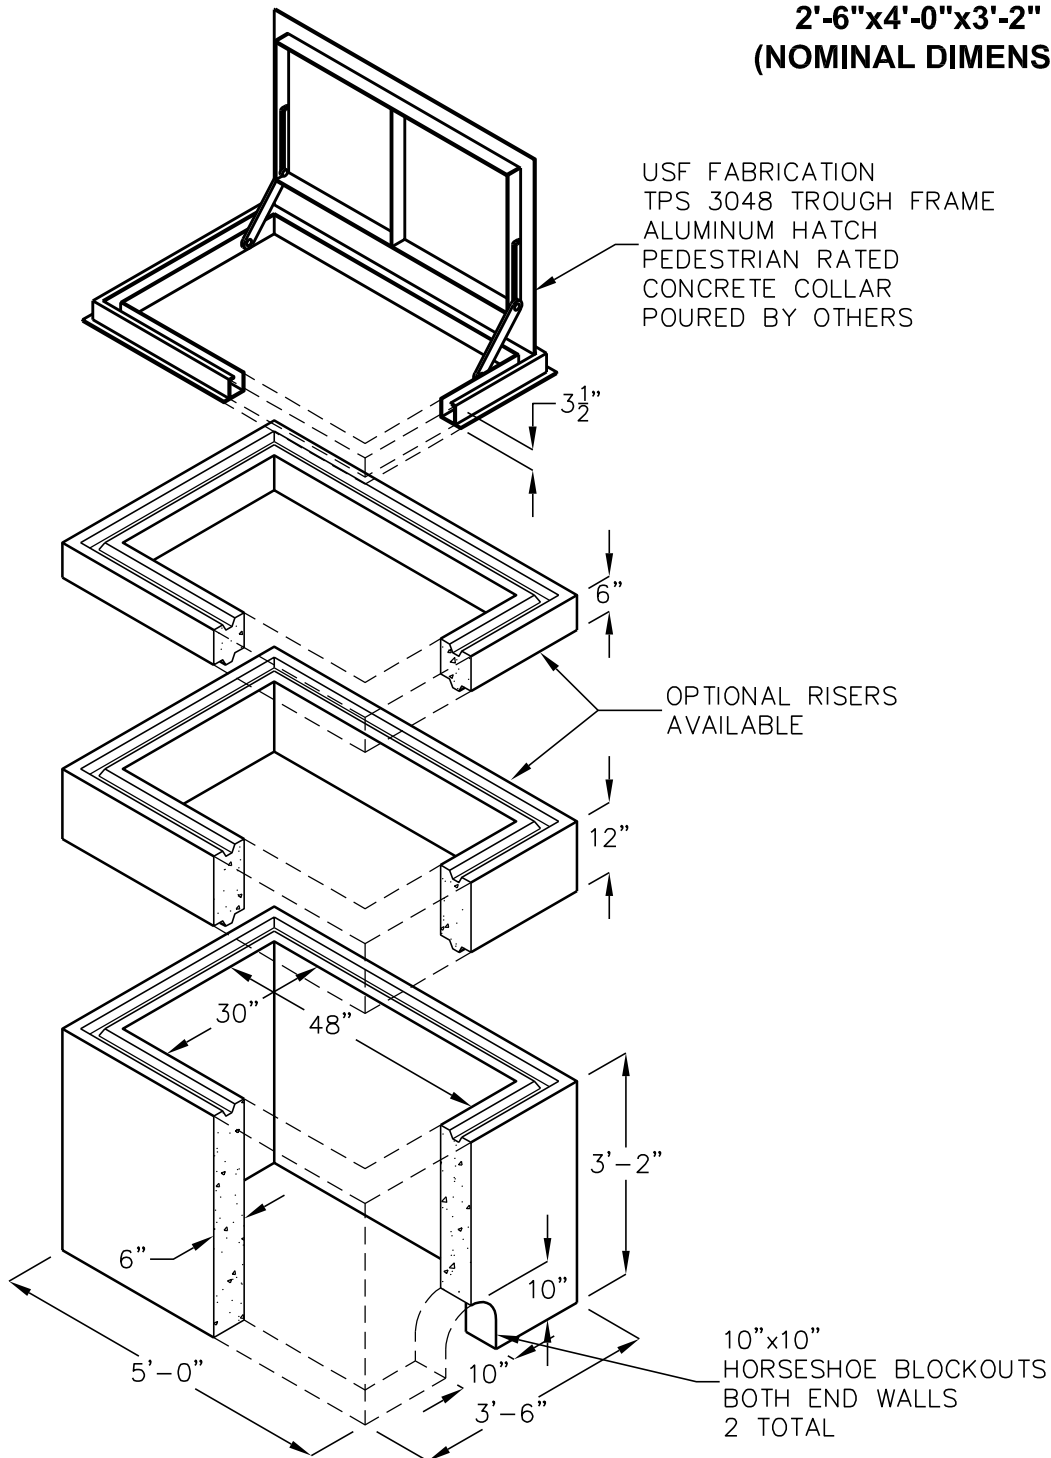

LVVWD 3048 AIR VAC METER VAULT

2'-6" x 4'-0" x 3'-2" I.D.
(NOMINAL DIMENSIONS)

DESIGN LOAD: 300 PSF PEDESTRIAN LOADING

FOR COMPLETE DESIGN AND PRODUCT INFORMATION
CONTACT JENSEN PRECAST.