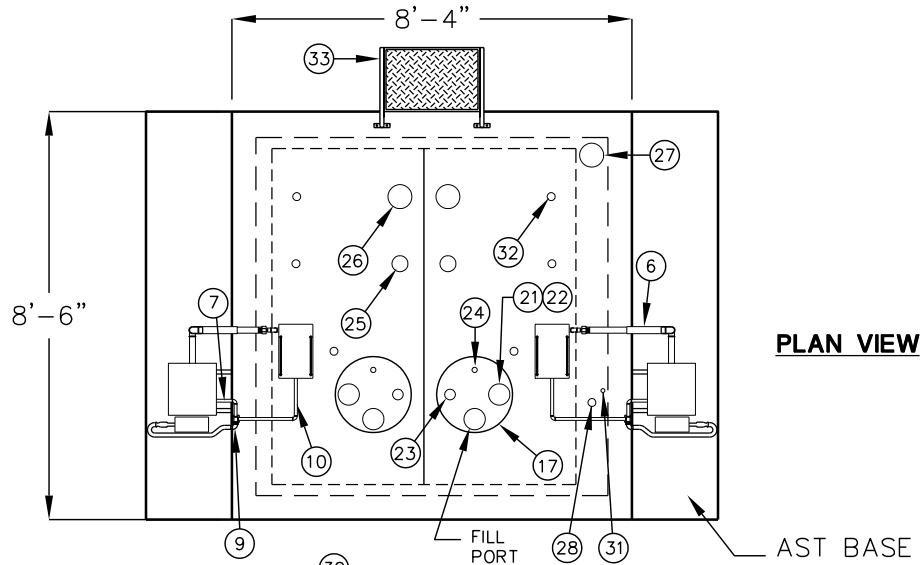

ARMOR CAST®

SIDE MOUNT PUMP WITH TOP MOUNT FILL

DUAL PRODUCT
2,000 GALLONS
(SPLIT 1,000/1,000)

STANDARD FUELING SYSTEM

FOR COMPLETE DESIGN
AND PRODUCT INFORMATION
CONTACT JENSEN PRECAST.
U.S.A. AND CANADA PATENTED SYSTEM.

STANDARD DUAL PRODUCT SYSTEM.
OTHER CONFIGURATIONS AVAILABLE.