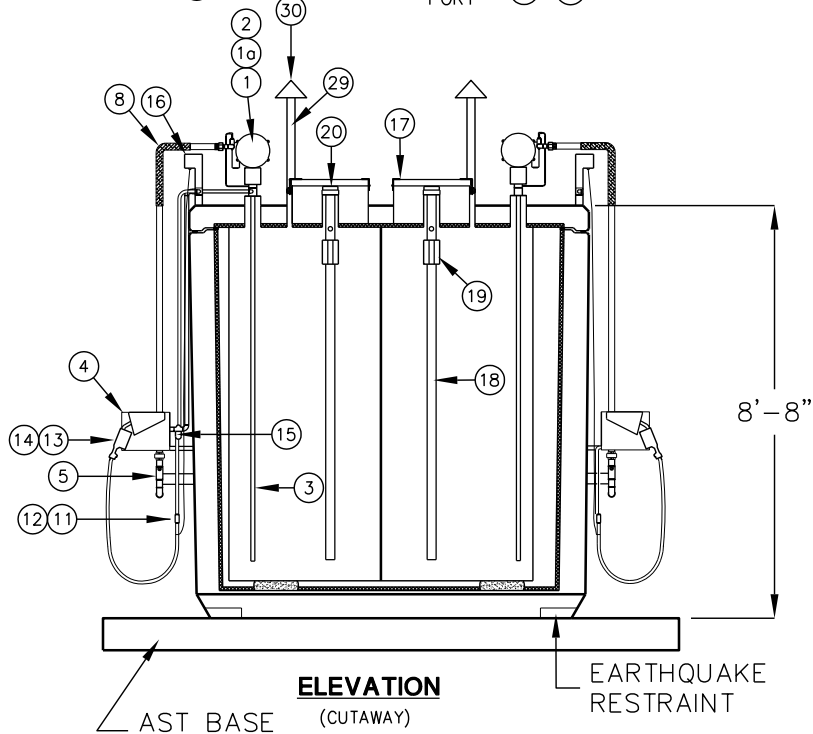

ARMOR CAST®

SIDE MOUNT PUMP WITH TOP MOUNT FILL

DUAL PRODUCT
2,000 GALLONS
(SPLIT 1,000/1,000)

STANDARD FUELING SYSTEM

FOR COMPLETE DESIGN
AND PRODUCT INFORMATION
CONTACT JENSEN PRECAST.
U.S.A. AND CANADA PATENTED SYSTEM.

STANDARD DUAL PRODUCT SYSTEM.
OTHER CONFIGURATIONS AVAILABLE.