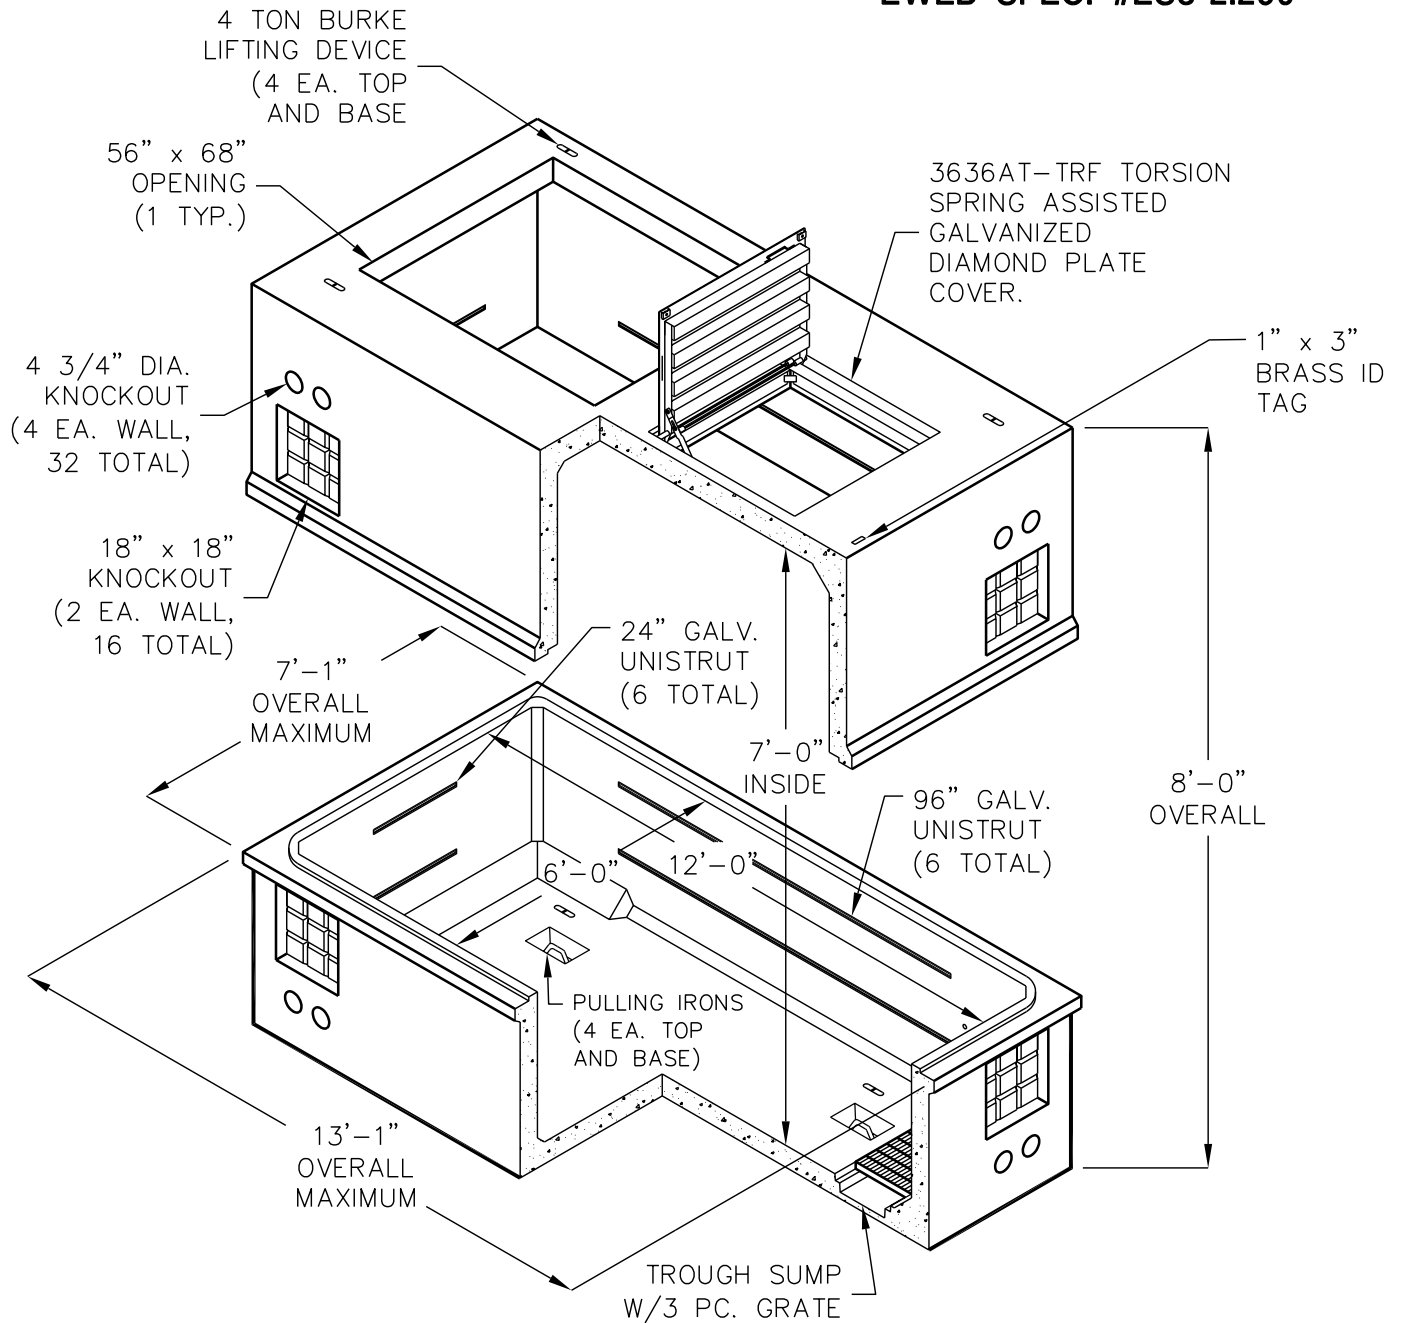

612-7 MANHOLE

6' X 12' X 7'
(INSIDE DIMENSIONS)
EWEB STORES #348-3080
EWEB SPEC. #ES5-2.290

FOR COMPLETE DESIGN
AND PRODUCT INFORMATION
CONTACT JENSEN PRECAST.