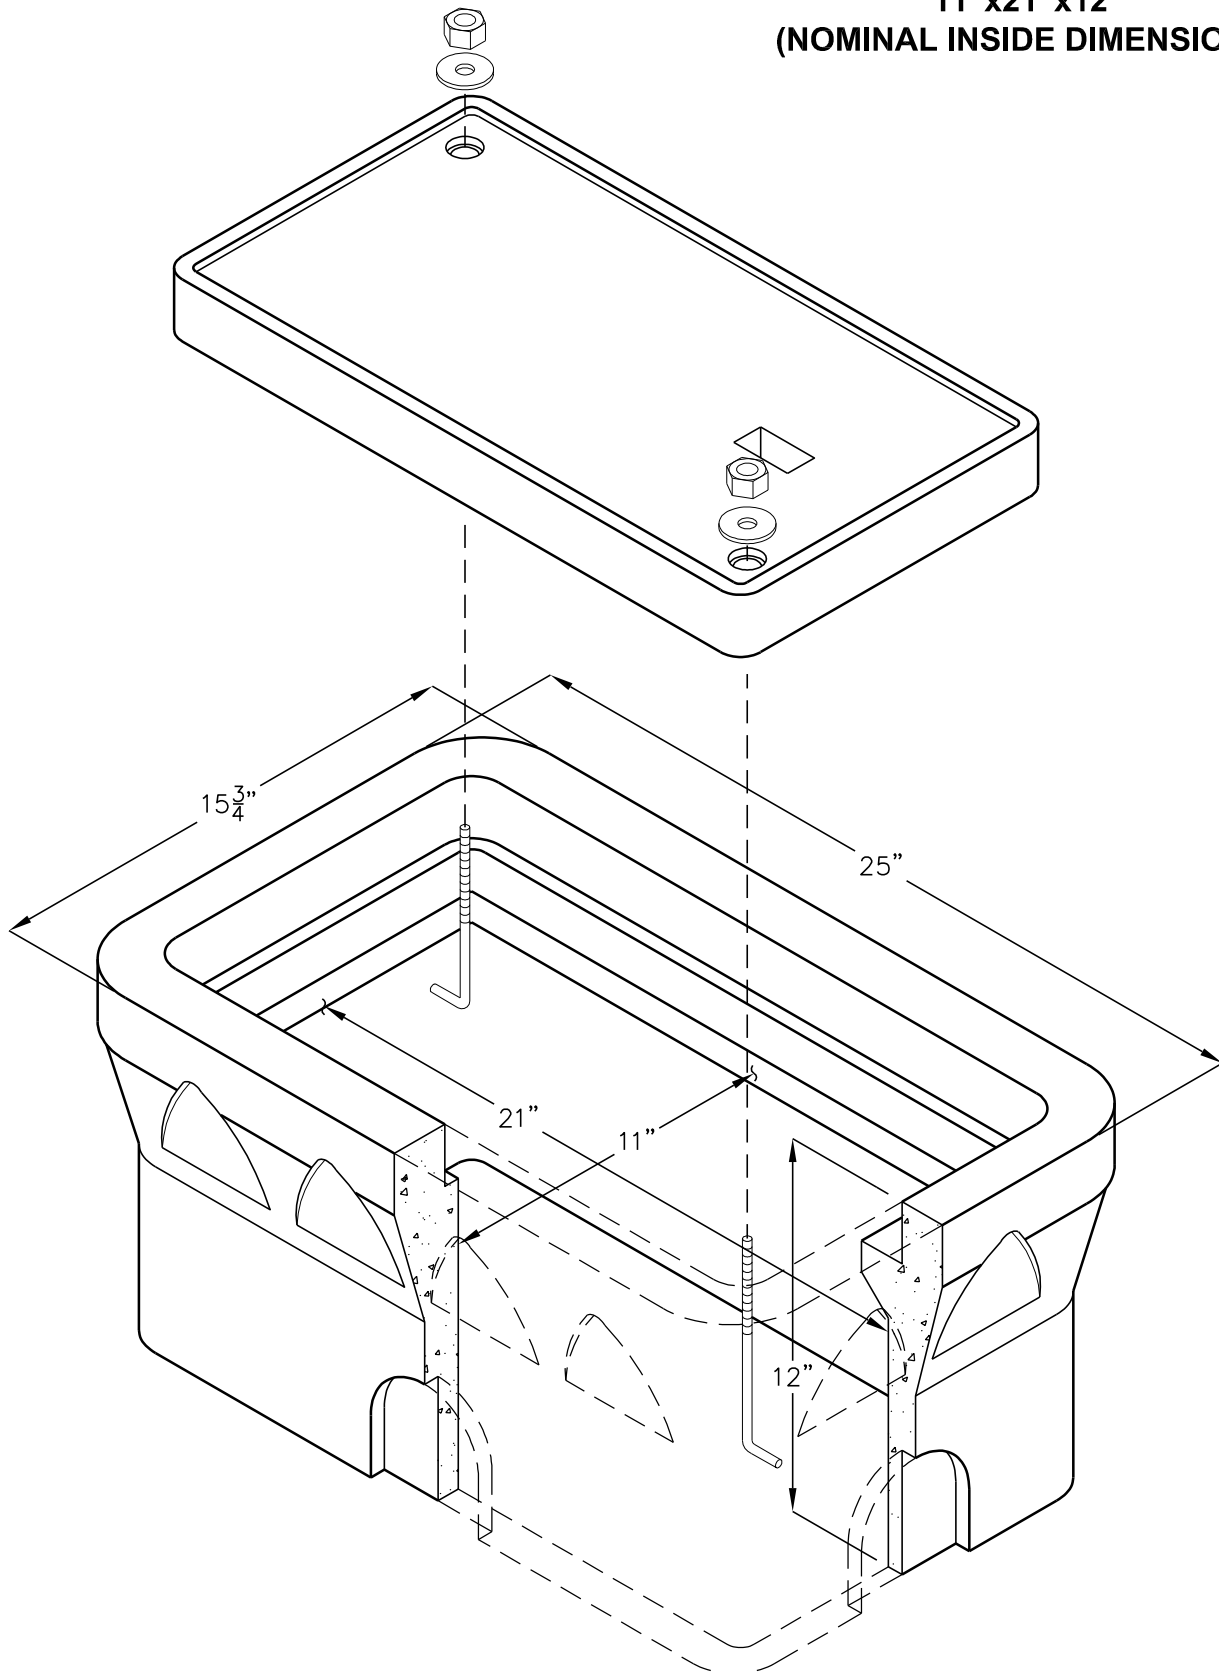

N20 HAND HOLE

11"x21"x12"
(NOMINAL INSIDE DIMENSIONS)

Jensen Precast reserves the right to make changes to product design and/or dimensions without notice. Please contact Jensen Precast whenever necessary for confirmation or advice on product design.